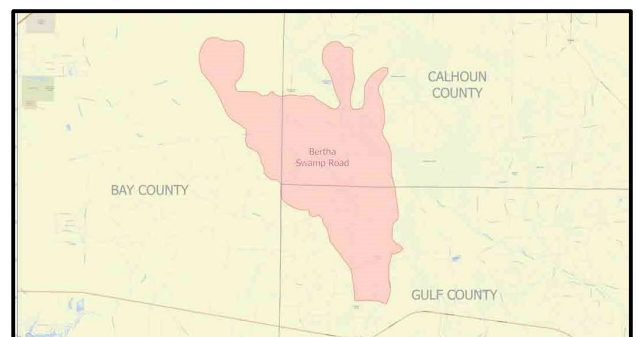

Wildfire Activity

Florida

- With nearly 1,100 homes evacuated, firefighting crews continue to battle several dangerous wildfires across three counties in the Florida Panhandle, officials said.
- The most prominent blaze, the Bertha Swamp Road Fire, expanded over the weekend and was at 14,000 acres Monday evening, up from 9,000 on Sunday, with just 10% of it contained, according to a news release from the Florida Forest Service.
- The fire, which originated in Gulf County, has spread into neighboring Bay and Calhoun counties just east of Panama City.
- Gov. Ron DeSantis expanded a state of emergency Saturday to include all three counties.
- Another fire even closer to Panama City, the Adkins Avenue fire in Bay County, was 50% contained and all evacuation orders had been lifted by Monday, FFS said. Two homes have been destroyed and 12 more were damaged by the blaze.