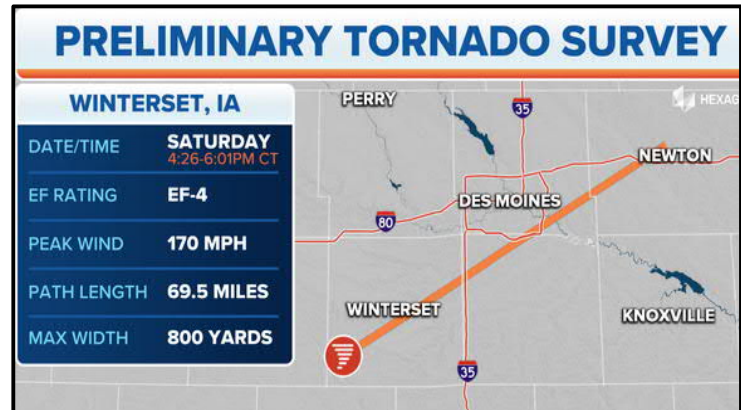

DAILY DART

WSP USA INSPECTION SERVICES DISASTER AWARENESS REPORT

March 8, 2022

Tornado Activity

Iowa

- The National Weather Service confirmed that the tornado that ravaged Madison County, Iowa, on Saturday was an EF4, making it the strongest tornado to hit the Hawkeye State since 2013, while it was the deadliest there since 2008.
- Maximum winds were estimated at 170 mph, qualifying the wedge tornado as the first violent EF4-or-stronger tornado of 2022.
- It was also the northernmost confirmed violent tornado on record in the United States so early in the season.
- At least six people died in the city of Winterset, about 25 miles southwest of Des Moines in Madison County, where entire homes were destroyed, and foundations were scraped bare.
- The same areas hit hardest by the tornadoes were blanketed by five inches of snow on the storm system's backside, with freezing daytime temperatures and overnight lows in the teens complicating cleanup and recovery efforts.
- Iowa Gov. Kim Reynolds issued a disaster proclamation for Madison County on Saturday, March 5th. Madison County Emergency Management Director Diogenes Ayala said 52 homes were damaged or destroyed across nearly 14 miles.
- On Monday, March 7th, Governor Reynolds issued a disaster proclamation for nine additional counties to include Adair, Benton, Decatur, Jasper, Lucas, Polk, Tama, Warren, and Wayne counties.