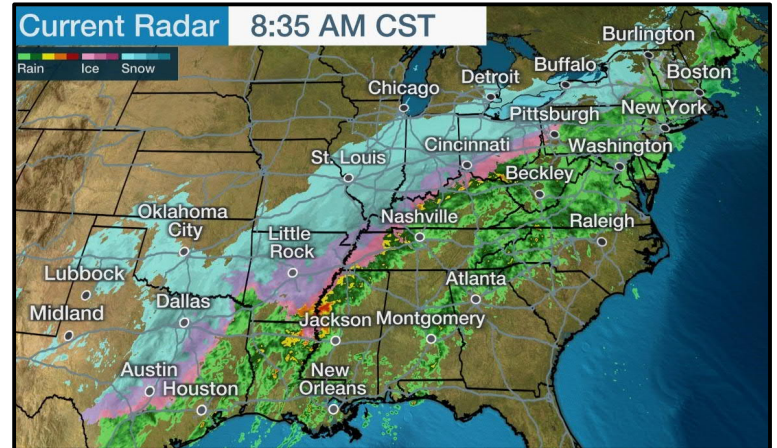

DAILY DART

WSP USA INSPECTION SERVICES DISASTER AWARENESS REPORT

February 3, 2022

Winter Storm Landon

- Winter Storm Landon continued to dump ice and snow on the Plains, Midwest and Ohio Valley Thursday, which led to travel woes both on the ground and in the air.
- About 4,000 domestic flights were canceled Thursday, according to the flight-tracking website FlightAware. DFW led with more than 900 cancellations.
- More than 50,000 Texas homes and businesses were without power Thursday morning, according to PowerOutage.us. This was the highest outage total of any state in the U.S. as of 8 a.m. EST.
- PowerOutage.us reported a rapid rise in power outages in the Memphis metro area mid-morning Thursday as the icing worsened. By 9:30 a.m. EST, some 12,000 homes and businesses were without power. The weight of the ice was starting to bring trees down in the city.
- Over 100 million people are under Winter and Ice Storm Warnings and Winter Weather Advisories.
- Inches of sleet have piled up across Arkansas over the past 12 hours as the icy precipitation spreads across the region. The worst of the sleet has occurred in the central part of the state surrounding the capital city of Little Rock.
- By midnight, Oklahoma City received 3 inches of snow. This was enough to break a 109-year-old snowfall record for Groundhog Day.
- Kentucky, Arkansas, Oklahoma and Missouri have declared a state of emergency.
- Landon is the fourth winter storm to cause travel delays and power outage concerns across multiple states in just the past three weeks.
- Along the warmer side of the storm, strong thunderstorms capable of damaging wind gusts and tornadoes are possible Thursday in parts of Mississippi and Alabama, the Storm Prediction Center said of Winter Storm Landon.