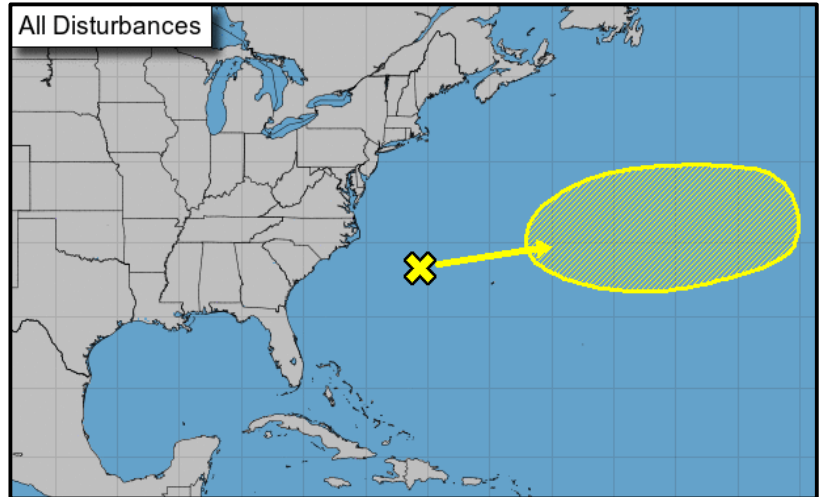

DAILY DART

WSP USA INSPECTION SERVICES DISASTER AWARENESS REPORT

November 8, 2021

Tropical Activity

Atlantic – Disturbance 1

- A non-tropical low-pressure system with storm-force winds is located a couple of hundred miles east-southeast of Cape Hatteras, North Carolina.
- This system is forecast to move east northeastward during the next several days, and it could gradually lose its frontal characteristics by mid-week over the subtropical Atlantic Ocean.
- By early this weekend, the low could acquire some subtropical characteristics while it moves eastward or east northeastward over the open waters of the central Atlantic Ocean.
- Formation chance through 48 hours...low...near 0 percent.
- Formation chance through 5 days...low...20 percent.

Declaration Update

DR 4618 Pennsylvania

- Pennsylvania residents in eight counties that experienced widespread damages from storms related to Hurricane Ida in September will get more time to file applications for federal aid.
- Gov. Tom Wolf announced Friday that the White House had approved extending the Federal Emergency Management Agency registration deadline to Dec. 10. The original deadline was set to expire on Wednesday.
- The Wolf administration estimates the public and private property damages associated with Ida statewide will exceed \$41 million.