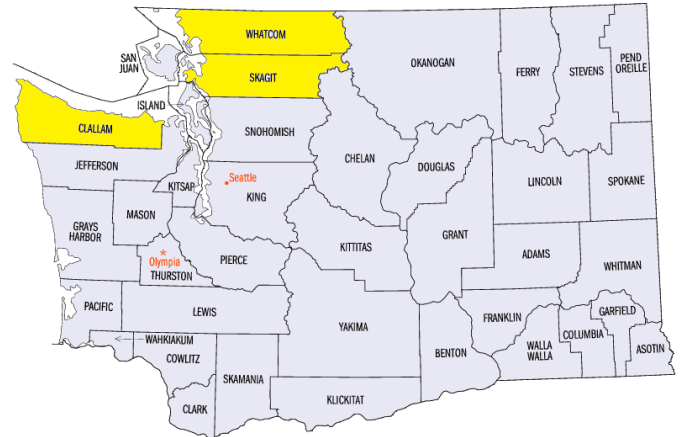

DAILY DART

WSP USA INSPECTION SERVICES DISASTER AWARENESS REPORT

January 6, 2022

Declaration Activity

DR 4635 Washington

- On Wednesday, President Joe Biden approved a disaster declaration for areas of Washington state hit hardest during the historic flooding in November.
- Unprecedented flooding in northwest Washington caused widespread damage and left officials across several counties scrambling to document the costs in the hopes of qualifying for federal relief dollars.
- The declaration makes federal funding available to affected people in Clallam, Skagit and Whatcom counties, including the Lummi Nation, Nooksack Indian Tribe and Quileute Tribe.
- The flooding occurred in November after days of heavy rain. Emergency officials in Whatcom County called it the worst flooding since 1990.
- Officials estimated more than 500 people were displaced from homes in Whatcom County alone.
- More than 80% of the buildings in Sumas were damaged by floodwaters, including 300 homes and 35 businesses.