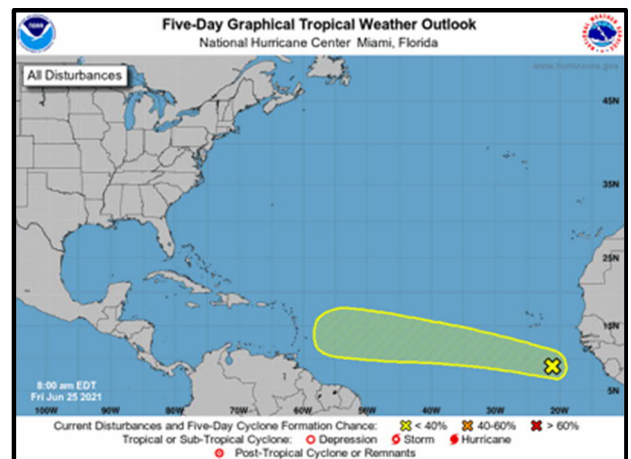

DAILY DART

WSP USA INSPECTION SERVICES DISASTER AWARENESS REPORT

June 25, 2021

Florida Declaration

- President Joe Biden has signed an emergency declaration for the state of Florida, which will allow the Federal Emergency Management Agency (FEMA) to coordinate disaster relief efforts after a section of a Miami Beach condo caved in.
- A large section of Champlain Towers South, a Miami Beach property that was built in 1981, crumbled at around 1.30 a.m. on Thursday, leaving at least one person dead and nearly 99 more unaccounted for. Many are feared dead, reported the AP on Thursday.
- "The President's action authorizes the Department of Homeland Security, FEMA, to coordinate all disaster relief efforts," the White House said on Friday.
- The Individuals and Households Program under Section 408 of the Stafford Act and assistance for debris removal and emergency protective measures, including direct federal assistance, will be provided.

Tropical Activity (Atlantic)

Disturbance 1 (As of 8:00 a.m. ET)

- Strong tropical wave expected to emerge off the coast of Africa
- Conditions marginally conducive for development
- 48-hour formation chance: Low (near 10%)
- 5-day formation chance: Low (20%)