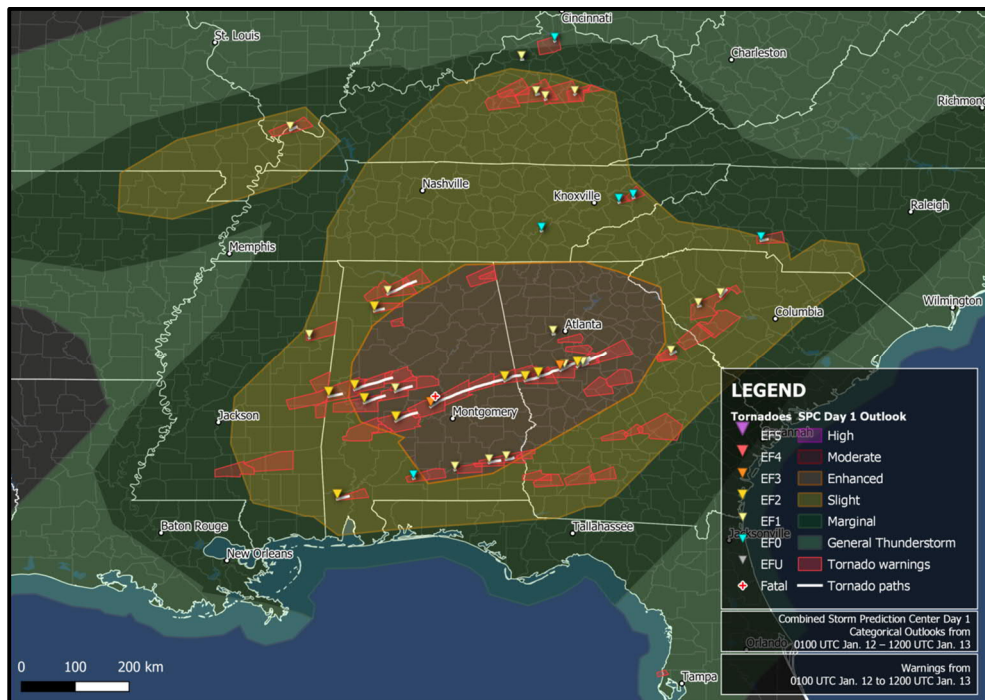

DR-4685 Georgia

- The National Weather Service has confirmed so far that a total of eight tornadoes impacted Georgia on Thursday, two of them, an EF-1 and an EF-2, impacting Spalding County.
- Spalding County is one of seven counties that have been declared Federal Disaster areas.
- There is estimated to be in excess of \$17 million in damage across the county. The sheriff's office said that number may grow.
- Between the city of Griffin and the county as a whole, roughly 2,100 homes were damaged with an additional 100 or more destroyed.
- Rain Tuesday made clean-up efforts more challenging for Henry County residents who lost everything or must deal with damage from last week's violent storms.
- The Red Cross and Henry County Emergency Management Agency have opened a 100-bed emergency shelter for anyone who has been displaced.
- Officials say 200 homes in Henry County were damaged by the storm.