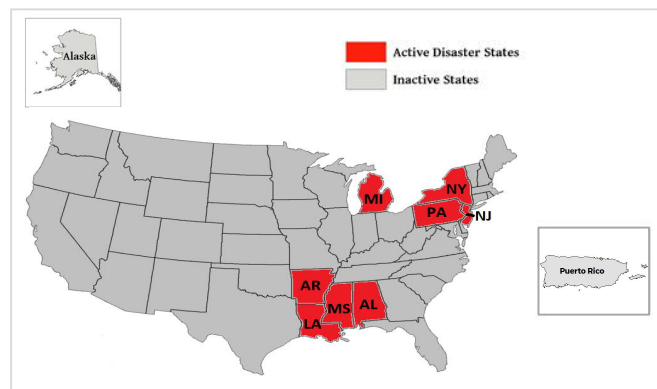

DAILY DART

WSP USA INSPECTION SERVICES DISASTER AWARENESS REPORT

January 19, 2022

Joint Preliminary Damage Assessments

State	Event	Number of Counties for IA		Start-End
		Requested	Completed	
FL	Winter Storm Jan 16	2	0	1/19-TBD
KY	Tornadoes, Flooding, Wind, Mudslides & Landslides Dec 31 - Jan 2	3	0	1/20-TBD

WSP USA Inspection Services Active Disasters

Disaster Number and State	Disaster Type	Number of Counties Declared	Days Since Launch	Registration Deadline
4607 MI	Severe Storms & Flooding	4 Counties	183	11/12/2021
4611 LA	Hurricane	25 Parishes	141	11/29/2021
4614 NJ	Hurricane	12 Counties	134	1/05/2022
4615 NY	Hurricane	10 Counties	134	1/04/2022
4618 PA	Hurricane	8 Counties	129	1/10/2021
4626 MS	Hurricane	8 Counties	85	12/22/2021
4632 AL	Severe Storms & Flooding	2 Counties	24	2/21/2022
4633 AR	Tornadoes	5 Counties	23	2/22/2022

WSP USA INSPECTION SERVICES ACTIVITY

2

The Daily DART is a publication of WSP USA Inc. All rights are reserved.

Any unauthorized use, disclosure, viewing, copying, alteration, dissemination or distribution without permission is strictly prohibited.