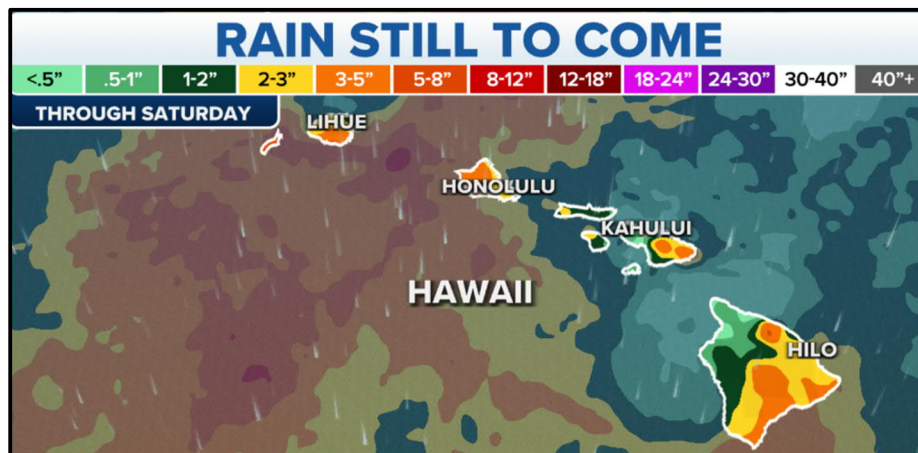

### Hawaii

- Hawaii is bracing for a week of heavy rain and thunderstorms, increasing the risk of flooding as a Kona Low promises to pull in tropical moisture from the south.
- Rain is expected to increase over the western half of the state, including Kauai, from late Monday through Tuesday and over Oahu by Tuesday morning.
- The Kona Low will then drop in from the northwest on Tuesday and set up just to the west of Kauai by Wednesday.
- At that point, the FOX Forecast Center warns the Kona Low will become stronger with deeper southerly winds, which will pull in the deep tropical moisture across the eastern half of the state.
- The unstable tropical atmosphere will then send periods of rain, which could be heavy at times, and thunderstorms across the island chain from Wednesday through Saturday.
- Hawaii could receive several inches of rain by the time the Kona Low winds down toward the end of the week, with the highest totals being found on the western islands.
- Hawaii is in desperate need of rain to help alleviate drought conditions. However, so much rain in a short period could lead to flash flooding.