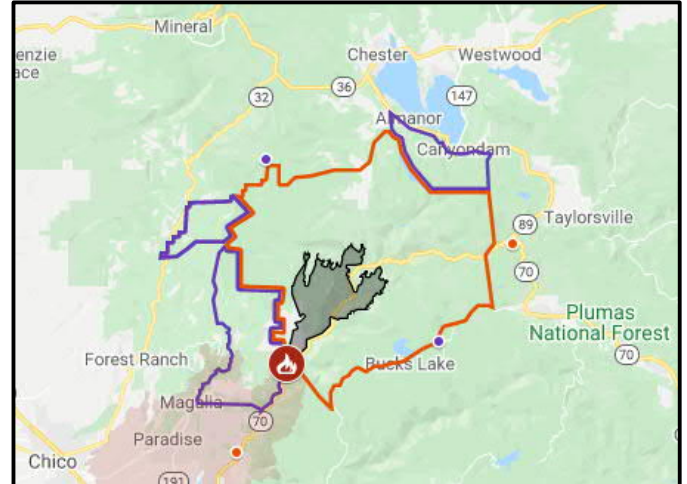

## Wildfire Activity

### California – Dixie Fire

- The Dixie Fire has more than doubled in size over the last 24 hours.
- The fire was mapped at 40,500 acres Monday night according to Cal Fire's latest estimate, growing by more than 10,000 acres during a day in which a large pyrocumulus smoke column was visible over the fire. It appeared to create several flashes of lightning in the area as well.
- Containment remains at 15 percent.
- No structures have been damaged or destroyed, though Cal Fire estimates 810 structures are threatened in the fire's current path.
- Evacuations orders are in place for certain Plumas and Butte County residents.

### Oregon – Bootleg Fire

- Already the biggest fire in the country, the Bootleg Fire just keeps growing.
- In less than three days, the Klamath Basin megafire grew another 100,000 acres, bringing the total acreage to over 340,000. That's almost four times the size of Portland, making Bootleg the fourth-largest fire Oregon has seen in the past 25 years and the largest fire of the past five years.
- Conditions have been so extreme that firefighters have had to retreat to safety zones nine days in a row.
- An estimated 2,100 people had been told to leave or to be ready to go at a moment's notice, authorities said.
- At least 67 homes have been destroyed, along with more than 100 outbuildings and other structures and an estimated 3,400 homes are considered to be under threat.