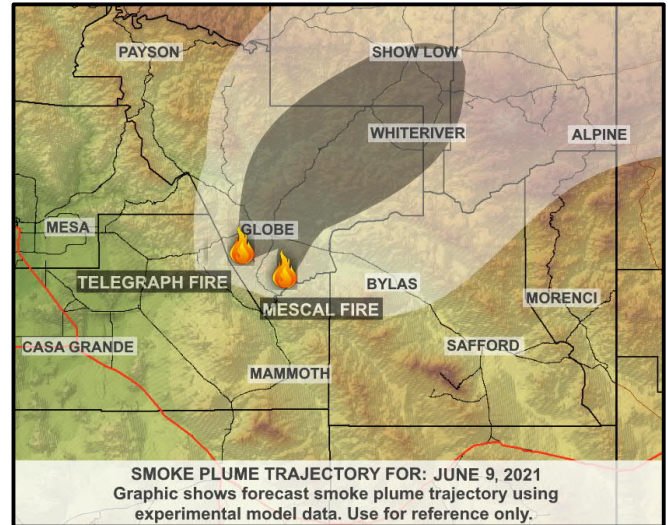

- A wildfire that has burned nearly 120 square miles in central Arizona has destroyed two homes and three outbuildings as it continues to spread.
- More than 750 firefighters are battling the Telegraph Fire, which was first detected on Friday. It was only 18% contained late Tuesday. The cause is being investigated.
- McAlister said it is the ninth largest wildfire in state history, the Arizona Republic reported.
- Evacuation orders remain in place for several communities in Gila and Pinal counties, including in Top-of-the-World, the Miami area west of the town limits, Miami south of U.S. Highway 60 from Dairy Canyon to Mackey's Camp, Oak Flat Campground, and Oaks Mobile Home and RV Park.
- Several other areas, including Superior, the rest of Miami, Claypool and parts of Central Heights and Cobre Valley Regional Medical Center, have been told to be ready to go at a moment's notice.
- The evacuations include at least 2,500 homes in Gila County, Carl Melford, the county emergency manager, told The Associated Press.
- New evacuations were ordered Tuesday for the Mescal Fire, a second large wildfire burning several miles from the Telegraph Fire.
- The San Carlos Apache Tribe issued a "Go" notification for T11 Ranch and Beverly Hills areas south of State Highway 70. The community of East El Capitan remained under an evacuation order.
- The Mescal Fire, burning southeast of Globe, Arizona, had consumed nearly 103 square miles as of late Tuesday, according to Inciweb. It was 23% contained. The Mescal Fire began June 1, and its cause is under investigation.

WSP USA Inspection Services Active Disasters

Disaster Number and State	Disaster Type	Number of Counties Declared	Days Since Launch	Registration Deadline
4586 TX	Severe Ice Storm	126 Counties	107	5/20/2021
4595 KY	Severe Storms & Flooding	31 Counties	39	6/23/2021
4601 TN	Severe Storms & Flooding	3 Counties	29	7/7/2021