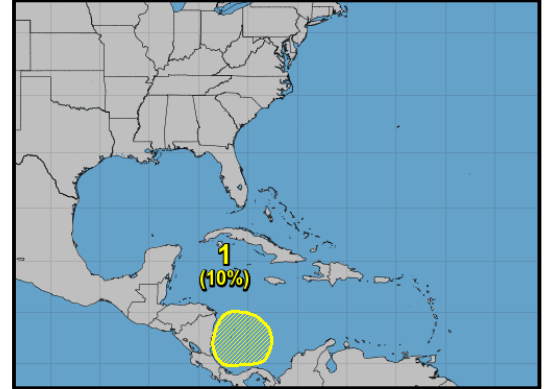

DAILY DART

WSP USA INSPECTION SERVICES DISASTER AWARENESS REPORT

June 9, 2021

Tropical Activity

Atlantic – Disturbance 1

- A broad trough of low pressure is expected to develop over the southwestern Caribbean Sea during the next day or two.
- Significant development of this system appears unlikely as it drifts west-northwestward or northwestward toward Central America.
- 48-hour formation chance: Low (near 0%)
- 5-day formation chance: Low (10%)

Flood Activity

Arkansas

- Torrential rainfall in Southeast Arkansas late Monday and today has damaged homes and businesses, and closed roads in the Monticello-McGehee-Dumas-Star City area.
- The National Weather Service in Little Rock said Tuesday afternoon that between 10 and 15 inches of rain had fallen in parts of Arkansas, Desha, Drew and Lincoln counties since the storm began.
- A flash flood warning was in effect for more anticipated rainfall.
- One of the hardest places hit was Dumas in Desha County. The city received more than 10 inches of rain in less than one day, and a very rare flash flooding emergency was issued.
- Dumas emergency officials say more than 50 homes across the city had water in them. The hardest-hit areas were near the main ditches.