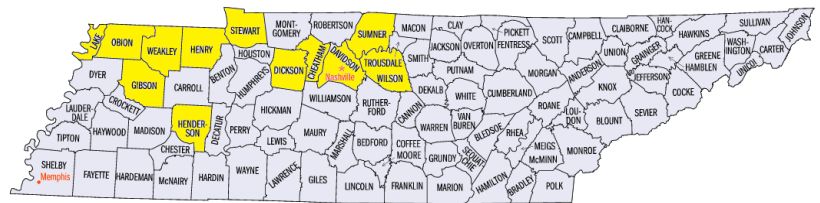

Declaration Activity

DR-4637 Tennessee

- Tennessee Gov. Bill Lee announced on Friday that President Biden has designated 12 Tennessee counties to receive FEMA's Individual Assistance program through a Major Disaster Declaration for the deadly tornado outbreak on Dec. 10, and Dec. 11, 2021.
- The Tennessee counties named in the Major Disaster Declaration are Cheatham, Davidson, Dickson, Gibson, Henderson, Henry, Lake, Obion, Stewart, Sumner, Weakley, and Wilson.
- Tennessee experienced two lines of severe weather on Dec. 10, and Dec. 11, as a mass of warm, unstable air moved across the state.
- The storms produced 24 tornadoes across west and middle Tennessee, claimed five lives, and left more than 150,000 people without power at the severe weather's peak.