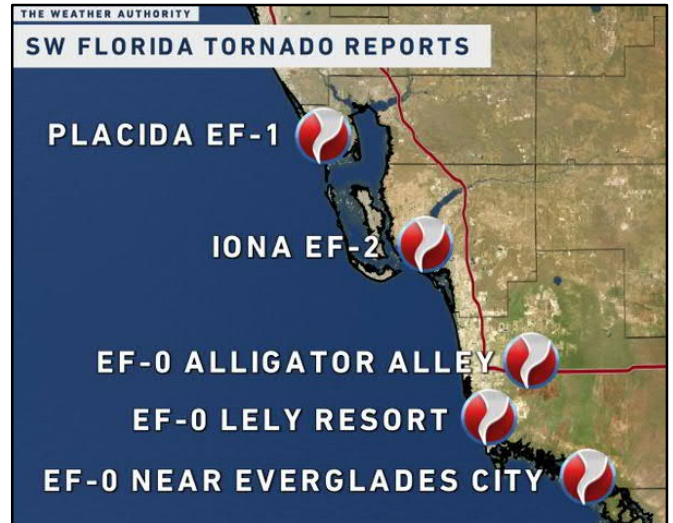

DAILY DART

WSP USA INSPECTION SERVICES DISASTER AWARENESS REPORT

January 18, 2022

Tornado Activity

Florida

- At least five tornadoes were reported in Southwest Florida on Sunday as a powerful winter storm system moved through the state.
- The tornadoes were generated by the same storm system that brought freezing rain and snow to other parts of the East Coast.
- At a Sunday news conference, Cecil Pendergrass, co-chairman of the Lee County board of commissioners, said at least 62 homes were currently "unlivable."
- The twister was an EF2 tornado with maximum winds of 118 mph. Three separate mobile parks were hit: Point Breeze, Tropicana, and Century 21.
- 108 mobile homes were damaged, 30 completely destroyed, and 51 have major damage. It is estimated there is \$1.1 million worth of damage.
- Four injuries were reported, but no one was taken to a hospital, officials said.
- Charlotte County officials declared a local state of emergency Monday in response to significant tornado damage throughout parts of the county.
- The National Weather Service reported it was an EF1 tornado that touched down in the Placida area.
- Charlotte County officials said Monday 39 homes were damaged by the twister. Of those, 21 were destroyed.