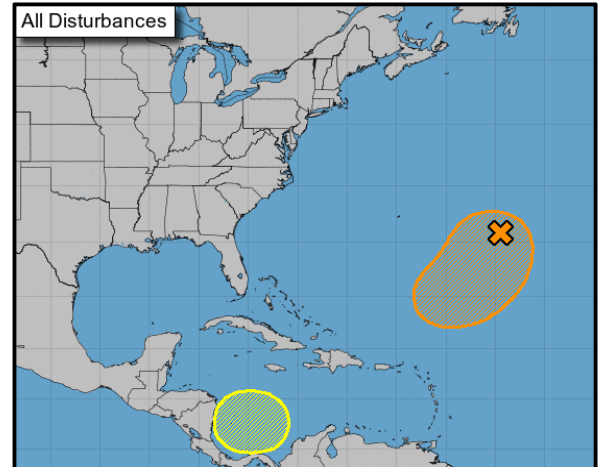

DAILY DART

WSP USA INSPECTION SERVICES DISASTER AWARENESS REPORT

October 16, 2020

Tropical Activity

Atlantic – Disturbance 1

- 600 miles ESE of Bermuda
- Additional gradual development possible
- Formation chance through 48 hours: Low (20%)
- Formation chance through 5 days: Medium (40%)

Atlantic – Disturbance 2

- Over the SW Caribbean Sea
- Some gradual development is possible
- Formation chance through 48 hours: Low (near 0%)
- Formation chance through 5 days: Low (30%)

Declaration Request

Puerto Rico

- On October 13th, the governor of Puerto Rico requested a major disaster declaration for severe storms and flooding that occurred on September 13th.
- Requesting individual assistance for the municipality of Arecibo.

Disaster Update

4558 California

- On October 15th, the Federal Emergency Management Agency (FEMA) added Tulare County and Lassen County to the August 22, 2020 Presidential Major Disaster Declaration due to the damage caused by the SQF Complex Fire and the Northern Complex Fire.