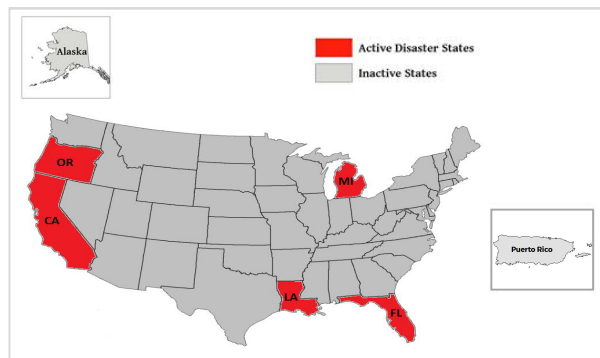

DAILY DART

WSP USA INSPECTION SERVICES DISASTER AWARENESS REPORT

October 16, 2020

Pending Individual Assistance Declaration Request 10/16/2020

State	Event	Date Submitted	Approved/Denied /Pending	Number of Counties/Tribes
CA	Wildfires Sept 4 & continuing	9/28/2020	DENIED	7 Counties
TX	Hurricane Laura Aug 22 & continuing	9/30/2020	Pending	10 Counties
PA	Tropical Storm Isaias Aug 3-4, 2020	10/5/2020	Pending	9 Counties
LA	Hurricane Delta October 6-10, 2020	10/14/2020	Pending	5 Parishes
PR	Severe Storms & Flooding Sept 13, 2020	10/13/2020	Pending	1 Municipality

WSP USA Inspection Services Active Disasters

Disaster Number and State	Disaster Type	Number of Counties Declared	Days Since Launch	Registration Deadline
4547 MI	Severe Storms & Flooding	5 Counties	97	9/30/2020
4558 CA	Wildfires	12 Counties	49	11/21/2020
4559 LA	Hurricane	21 Parishes	45	10/27/2020
4562 OR	Wildfires	8 Counties	29	11/16/2020
4564 FL	Hurricane Sally	5 Counties	13	12/01/2020

WSP USA INSPECTION SERVICES ACTIVITY

2

The Daily DART is a publication of WSP USA Inc. All rights are reserved.

Any unauthorized use, disclosure, viewing, copying, alteration, dissemination or distribution without permission is strictly prohibited.