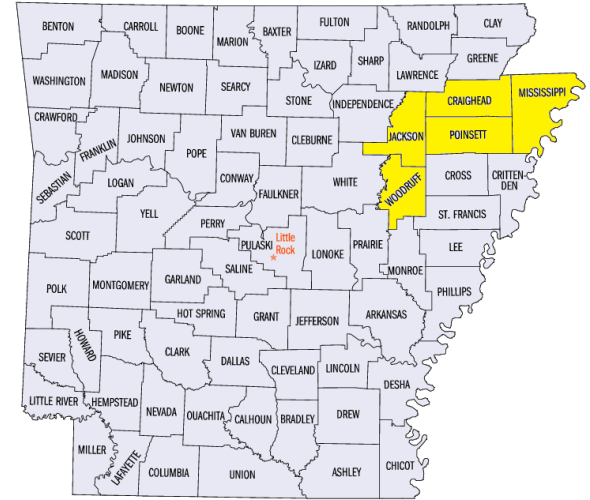

DAILY DART

WSP USA INSPECTION SERVICES DISASTER AWARENESS REPORT

December 27, 2021

Declaration Activity

4633 Arkansas

- According to Gov. Asa. Hutchinson, President Biden has approved the major disaster declaration for the state of Arkansas, following the storms that occurred in early December.
- On Friday, Dec. 10, heavy storms ripped through the northeastern part of Arkansas, leaving a path of destruction in it's wake.
- In Tuesday, Dec. 14's report, Gov. shared that 307 homes were damaged and 61 of them destroyed.
- After FEMA assessed the destruction, the governor submitted a letter to President Biden requesting Arkansas to be declared a federal disaster area.
- On Friday morning, Dec. 24, the governor said President Biden approved the major disaster declaration for the state of Arkansas and individual assistance will be available.
- The President's action makes federal funding available to affected individuals in Craighead, Jackson, Mississippi and Woodruff counties.

Pending Individual Assistance Declaration Request

State	Event	Date Submitted	Approved/Denied /Pending	Number of Counties/Tribes
WA	Severe Storms, Straight-Line Winds, Flooding, Landslides & Mudslides Nov 5 - Dec 2, 2021	12/17/2021	Pending	3 Counties/3 Tribes
AR	Severe Storms, Straight-Line Winds & Tornadoes Dec 10-11, 2021	12/20/2021	Approved	5 Counties