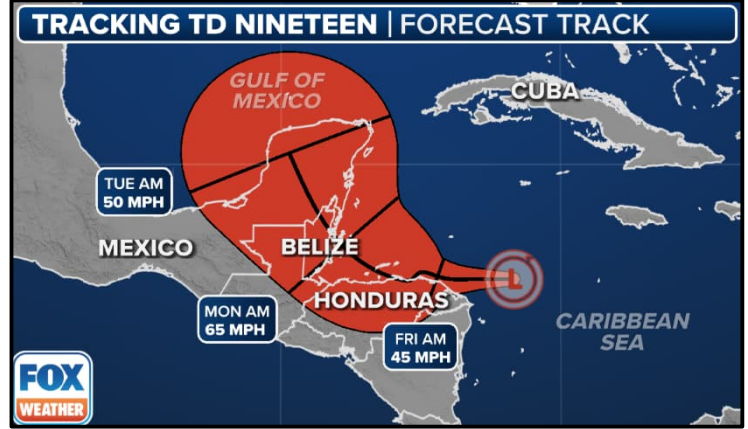

## Tropical Activity

### Atlantic – Tropical Depression Nineteen

- Tropical Depression Nineteen remains on track to strengthen into Tropical Storm Sara on Thursday as millions of people living and working in Central America brace for life-threatening and potentially catastrophic impacts, including flash flooding and mudslides.
- Currently located 250 miles east of Isla Guanaja, Honduras with a maximum sustained wind of 35 mph.
- The NHC said Tropical Depression Nineteen will continue to move to the west on Thursday, taking it across the western Caribbean Sea. After that, the system is expected to stall and meander near the coast of Honduras on Friday and through the weekend.
- It is too soon to determine what impacts the system could bring to portions of the eastern Gulf of Mexico.