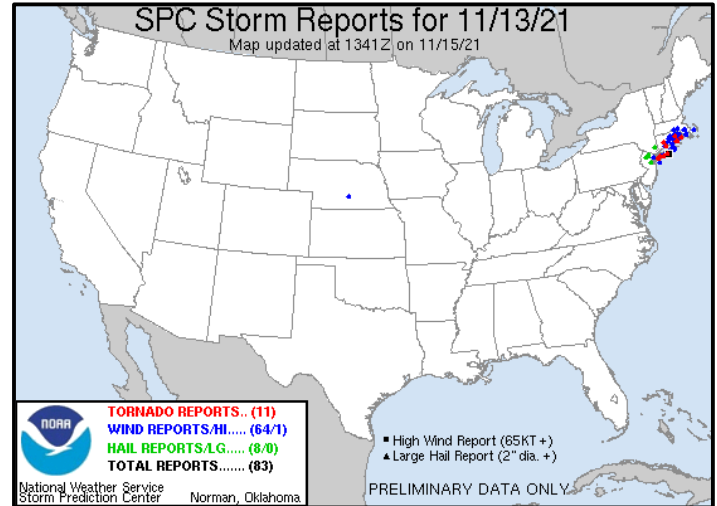

DAILY DART

WSP USA INSPECTION SERVICES DISASTER AWARENESS REPORT

November 15, 2021

Severe Storm & Tornado Activity New York

- Three tornadoes touched down on Long Island Saturday in a first for Nassau and Suffolk counties, which have no records of a tornado striking in November.
- The National Weather Service confirmed a total of seven, rare November tornadoes struck the northeast over the weekend, the other four were in Connecticut.
- No deaths or injuries were reported but the region saw widespread damage to property as well as power outages from winds that reached up to 110 mph.
- Two EF-0 tornadoes and an EF-1 tornado hit a series of towns across both Long Island counties on Saturday as a line of severe thunderstorms pushed east after blowing through New Jersey and New York City.

Rhode Island & Connecticut

- Three tornadoes that hit Rhode Island and southeast Connecticut this weekend were the first since at least 1950 to strike the area in November, the National Weather Service said Sunday.
- The service confirmed the three tornadoes touched down Saturday evening. An EF-1 hit near Stonington, and Westerly, Rhode Island; an EF-0 hit in North Kingstown, Rhode Island; and another EF-0 touched down near Plainfield, and Foster, Rhode Island.