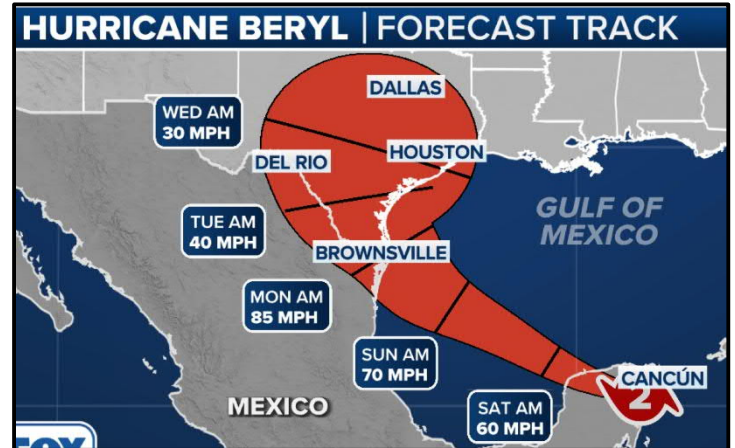

DAILY DART

WSP USA INSPECTION SERVICES DISASTER AWARENESS REPORT

July 5, 2024

Tropical Activity

Atlantic - Hurricane Beryl (CAT 2)

- Beryl made landfall along Mexico's Yucatan Peninsula as a Category 2 on the Saffir-Simpson hurricane wind scale early Friday morning just northeast of Tulum.
- Beyond the Yucatan Peninsula, Beryl will emerge over the warm waters of the south-western Gulf of Mexico.
- Currently, Beryl is expected to make another landfall near the Texas and Mexico border Sunday evening to early Monday.
- AccuWeather meteorologists believe that Beryl may regain hurricane intensity after spending some time as a tropical storm from Friday to Saturday.
- Rip currents could cause life-threatening beach conditions beginning late today and continuing through the weekend across much of the Gulf coast.