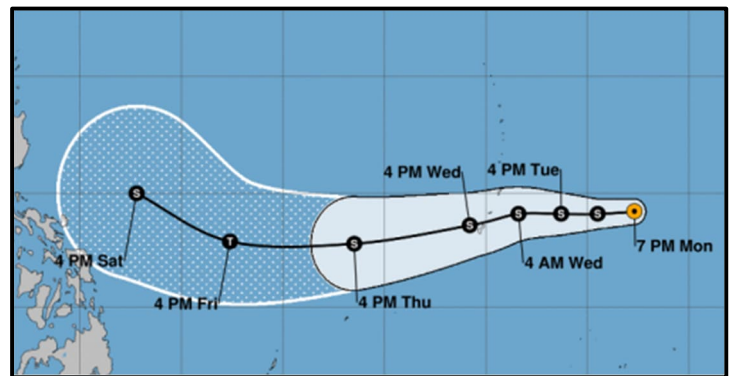

DAILY DART

WSP USA INSPECTION SERVICES DISASTER AWARENESS REPORT

November 11, 2024

Tropical Activity

Atlantic – Disturbance 1

- According to the National Hurricane Center (NHC), a broad area of low pressure is expected to form over the western Caribbean Sea over the next few days.
- From there, environmental conditions appear to be conducive for some gradual development and a tropical depression could form later this week or over the weekend.
- Formation chance: 48-hour – Low (near 0%); 7-day – Medium (40%)

Western Pacific – Tropical Storm Man-Yi

- Located 470 miles E of Guam moving SSW at 10 mph.
- Maximum sustained winds of 40 mph.
- Man-Yi is forecast to intensify through Tuesday.
- A tropical storm watch is in effect for Guam, Rota, Tinian, and Saipan.