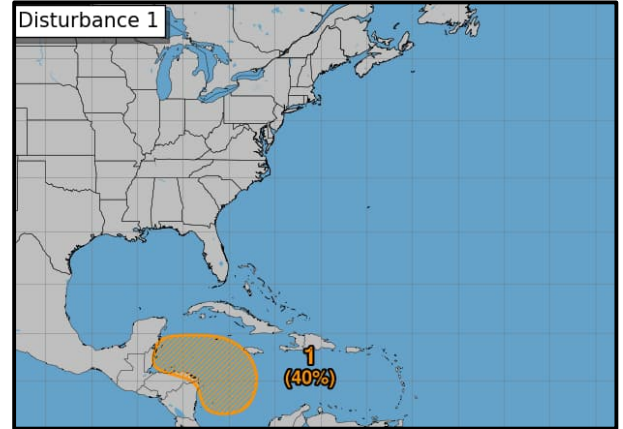

DAILY DART

WSP USA INSPECTION SERVICES DISASTER AWARENESS REPORT

November 11, 2024

Tropical Activity

Atlantic – Disturbance 1

- According to the National Hurricane Center (NHC), a broad area of low pressure is expected to form over the western Caribbean Sea over the next few days.
- From there, environmental conditions appear to be conducive for some gradual development and a tropical depression could form later this week or over the weekend.
- Formation chance: 48-hour – Low (near 0%); 7-day – Medium (40%)

Western Pacific – Tropical Storm Man-Yi

- Located 470 miles E of Guam moving SSW at 10 mph.
- Maximum sustained winds of 40 mph.
- Man-Yi is forecast to intensify through Tuesday.
- A tropical storm watch is in effect for Guam, Rota, Tinian, and Saipan.