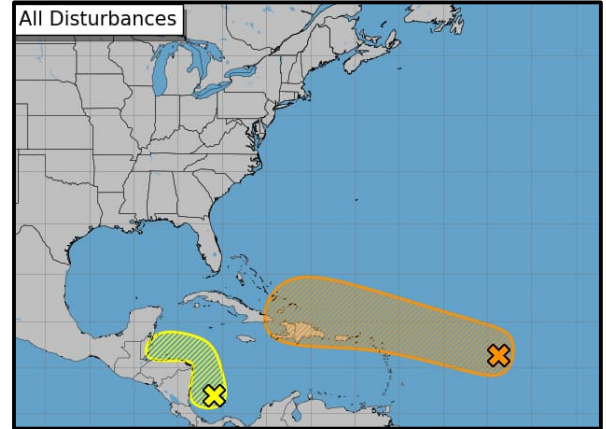

DAILY DART

WSP USA INSPECTION SERVICES DISASTER AWARENESS REPORT

October 16, 2024

Tropical Activity

Atlantic – Disturbance 1

- Located over the central tropical Atlantic moving WNW
- Gradual development marginal: formation of a tropical depression is possible later this week
- Formation chance: 48-hour – Low (30%); 7-day – Medium (40%)

Atlantic – Disturbance 2

- Located over the SW Caribbean Sea moving NW
- Gradual development is possible
- Formation chance: 48-hour – Low (10%); 7-day – Low (20%)

Pending Individual Assistance Declaration Request

State	Event	Date Submitted	Approved/Denied/ Pending	Number of Counties/Tribes
MI*	Severe Storms and Tornadoes (APPEAL) May 7	9/11/2024	Pending	4 Counties
SC*	Tropical Storm Debby Aug 4 -22	9/16/2024	Pending	3 Counties
AK*	Flooding Aug 5-6	9/19/2024	Pending	1 City/Borough
CA*	Park Fire and Borel July 24 – Aug 26	9/24/2024	Pending	3 Counties
ID	Gwen Fire July 24-Aug 9	10/9/2024	Pending	1 County