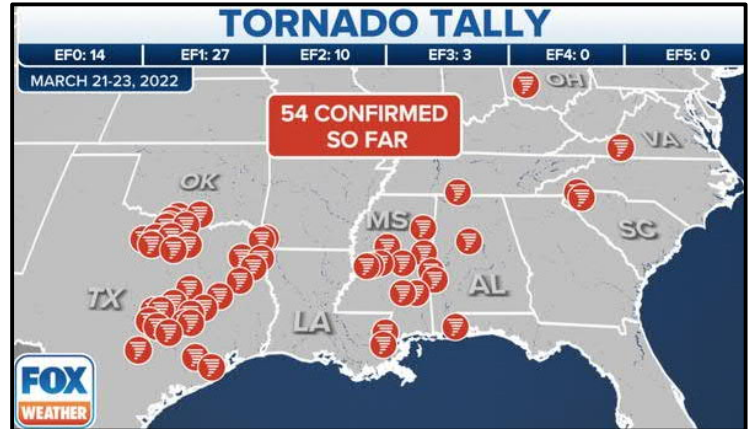

## Tornado Activity

- At least five people are dead, more than 1,300 homes damaged or destroyed, and neighborhoods left in ruins after an outbreak of tornadoes and severe thunderstorms across the South this week.
- National Weather Service teams from Texas to North Carolina are continuing to examine damage and determining how many tornadoes struck the South during a multiday severe weather outbreak.
- According to initial survey results and observations, at least 54 tornadoes impacted seven states, with many more areas still under investigation.
- The tornado terror kicked off on Monday in the Lone Star State, where many of the tornadoes moved through. Tuesday's severe weather outbreak was centered farther east and included the states of Louisiana, Mississippi and Alabama.
- The storms continued into Wednesday night, this time hitting northern South Carolina.
- Emergency management officials in Pickens County, about 30 miles west of Spartanburg, said about a dozen homes were damaged there, according to WSPA-TV. Two mobile homes were turned over.

## Oklahoma

- As communities across southern Oklahoma continue to clean up after a severe storm, officials are now trying to determine the full scope of the damage.
- On Monday evening, a tornado touched down near U.S. 70, just east of Kingston, tossing vehicles and leaving a damage path a quarter-mile wide.
- On Tuesday, the National Weather Service found damage indicative of an EF2 tornado.
- According to Johnston County Emergency Management, a preliminary survey of the area found that at least 32 households were impacted by the storm.
- In all, 11 mobile homes were affected. 10 households suffered minor damage, while 3 mobile homes sustained minor damage.
- Although more than 40 outbuildings were damaged or destroyed in the storm, officials say no homes were destroyed.