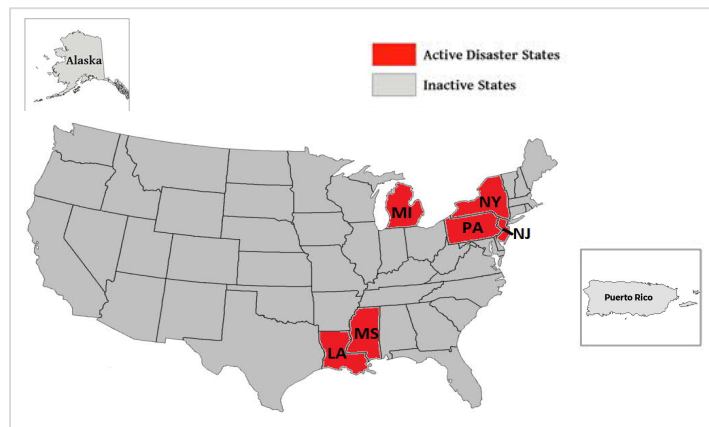

DAILY DART

WSP USA INSPECTION SERVICES DISASTER AWARENESS REPORT

December 20, 2021

Joint Preliminary Damage Assessments

State	Event	Number of Counties for IA		Start-End
		Requested	Completed	
AR	Severe Storms & Tornadoes Dec 10	5	5	12/15-12/16
TN	Severe Storms, Straight-line Winds & Tornadoes Dec 11	18	0	12/21-TBD
HI	Severe Weather, Flooding & Landslides Dec 5-8	1	0	12/21-TBD

WSP USA Inspection Services Active Disasters

Disaster Number and State	Disaster Type	Number of Counties Declared	Days Since Launch	Registration Deadline
4607 MI	Severe Storms & Flooding	4 Counties	153	11/12/2021
4611 LA	Hurricane	25 Parishes	111	11/29/2021
4614 NJ	Hurricane	12 Counties	104	1/05/2022
4615 NY	Hurricane	10 Counties	104	1/04/2022
4618 PA	Hurricane	8 Counties	99	1/10/2021
4626 MS	Hurricane	8 Counties	55	12/22/2021

WSP USA INSPECTION SERVICES ACTIVITY

2

The Daily DART is a publication of WSP USA Inc. All rights are reserved.

Any unauthorized use, disclosure, viewing, copying, alteration, dissemination or distribution without permission is strictly prohibited.