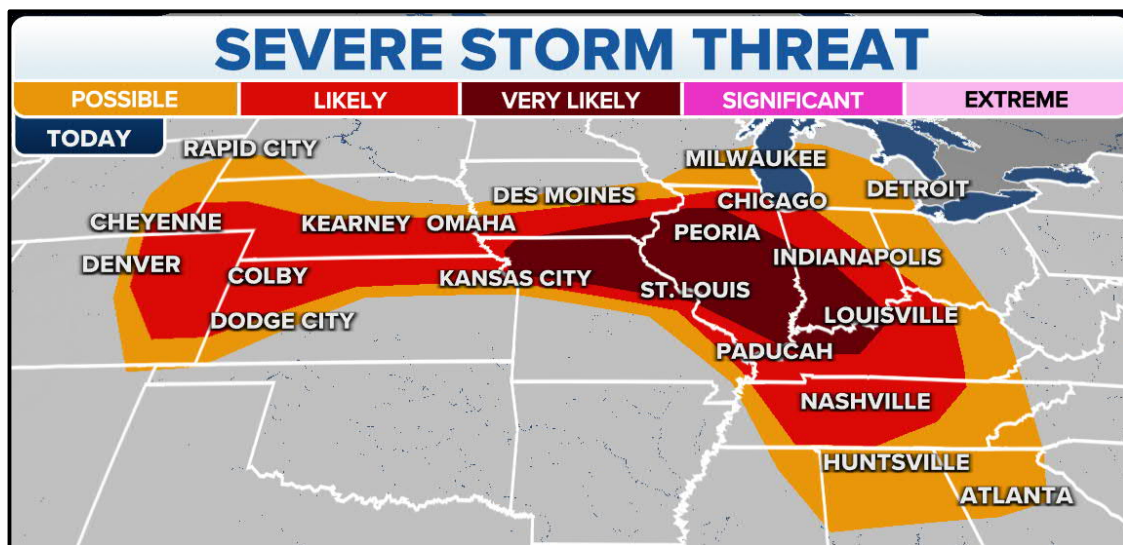

DAILY DART

WSP USA INSPECTION SERVICES DISASTER AWARENESS REPORT

June 29, 2023

Tropical Activity

Atlantic – Disturbance 1

- A surface trough is producing disorganized showers and thunderstorms a few hundred miles to the south-southeast of Bermuda.
- Upper-level winds are marginally conducive for some slow development of this system during the next few days while it moves generally northward at 5 to 10 mph.

Severe Weather Outlook

- The Midwest is under the threat of severe weather Thursday, with millions of Americans bracing for severe thunderstorms that could produce large hail, damaging wind gusts and possible tornadoes.
- Chicago is one of the cities that could be slammed with severe weather on Thursday, and the threat comes just after the Windy City was deemed to have the worst air quality in the world.
- The severe weather threat on Thursday will span across areas of the Plains and Midwest, but the highest risk will be found from southern Iowa and far northeastern Missouri through Illinois, southwestern Indiana and northern Kentucky.
- Cities like Louisville in Kentucky, Springfield and Peoria in Illinois, Davenport in Iowa and Evansville in Indiana have been placed under a level 3 out of 5 on the NOAA's Storm Prediction Center's (SPC) thunderstorm risk category scale.
- These areas could see thunderstorms that can produce large hail, damaging wind gusts and a couple of tornadoes.