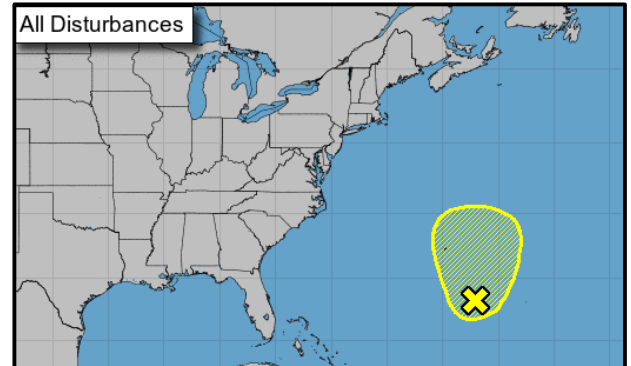

DAILY DART

WSP USA INSPECTION SERVICES DISASTER AWARENESS REPORT

June 29, 2023

Tropical Activity

Atlantic – Disturbance 1

- A surface trough is producing disorganized showers and thunderstorms a few hundred miles to the south-southeast of Bermuda.
- Upper-level winds are marginally conducive for some slow development of this system during the next few days while it moves generally northward at 5 to 10 mph.

Severe Weather Outlook

- The Midwest is under the threat of severe weather Thursday, with millions of Americans bracing for severe thunderstorms that could produce large hail, damaging wind gusts and possible tornadoes.
- Chicago is one of the cities that could be slammed with severe weather on Thursday, and the threat comes just after the Windy City was deemed to have the worst air quality in the world.
- The severe weather threat on Thursday will span across areas of the Plains and Midwest, but the highest risk will be found from southern Iowa and far northeastern Missouri through Illinois, southwestern Indiana and northern Kentucky.
- Cities like Louisville in Kentucky, Springfield and Peoria in Illinois, Davenport in Iowa and Evansville in Indiana have been placed under a level 3 out of 5 on the NOAA's Storm Prediction Center's (SPC) thunderstorm risk category scale.
- These areas could see thunderstorms that can produce large hail, damaging wind gusts and a couple of tornadoes.