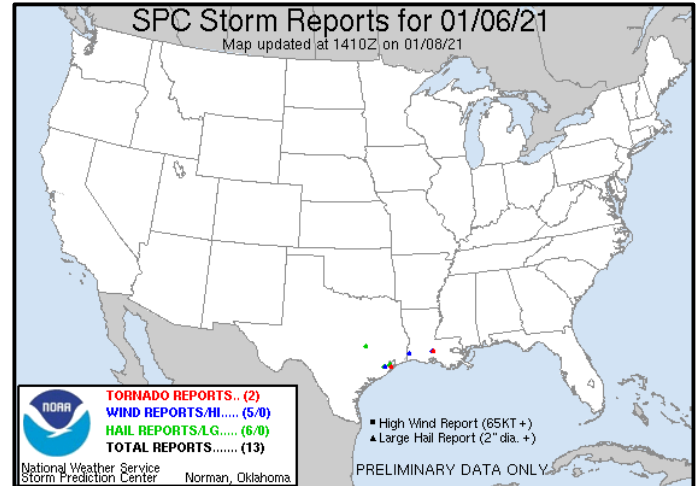

DAILY DART

WSP USA INSPECTION SERVICES DISASTER AWARENESS REPORT

January 8, 2021

Tornado Activity

Texas

- A tornado swept through a portion of a city in suburban Houston, displacing about 500 people from a damaged apartment complex, officials said Thursday.
- A strong storm swept through Texas City around 6 p.m. on Wednesday, causing heavy damage to a 129-unit apartment complex, said Tom Munoz, Texas City's emergency management coordinator.
- The National Weather Service confirmed on Thursday the damage was caused by an EF1 tornado, which has wind speeds of 86-110 mph.
- The tornado initially displaced 16 families, who spent Wednesday night at a hotel. But after inspectors reviewed the apartment complex on Thursday, officials determined the structure was not safe and asked all residents to evacuate, Munoz said.

Louisiana

- Strong storms blew through Acadiana on Wednesday night, bringing with them damage for parts of St. Martin Parish.
- Chief Meteorologist Rob Perillo says the National Weather Service has surveyed the damage in St. Martin Parish and confirmed a tornado touched down between Parks and Breaux Bridge on Grand Bois Road.
- The tornado was either a high end EF1 or low end EF2, with roughly 110 mph winds or higher, depending on the final evaluation.
- A single-wide mobile home was rolled over and completely destroyed but was not occupied at the time. No injuries have been reported with the severe storm.