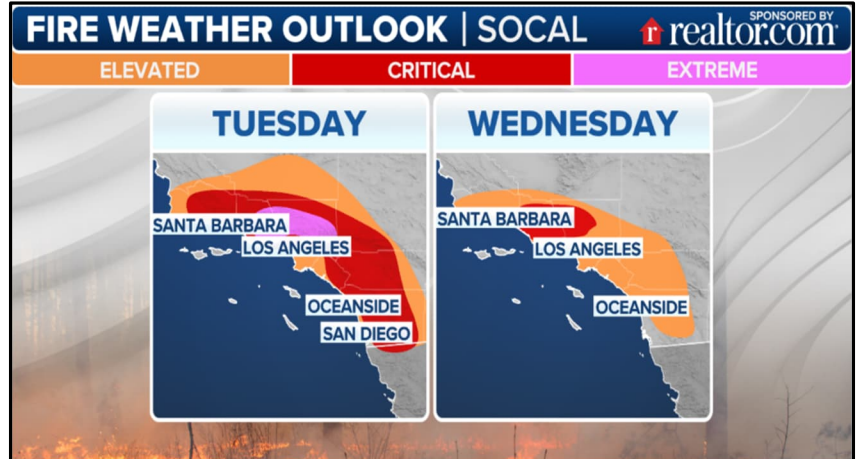

### California

- The threat of renewed fire danger looms over Southern California as strong Santa Ana winds are forecast to intensify Monday night.
- The long-duration, multi-round fire weather event will last right through the middle of the week.
- The worst of the winds occurring from Tuesday through Wednesday, the FOX Forecast Center said.
- Winds are not expected to be as strong as they were during last week's historic and deadly event, they will still be strong enough to impede the firefight and cause new and existing fires to spread rapidly.
- The Palisades and Eaton fires have burned nearly 38,000 acres, and containment levels for both remain extremely low.
- A "Particularly Dangerous Situation" Fire Weather Warning has been issued for parts of Los Angeles and Ventura counties.
- The most concerning area continues to be the Palisades Fire, where wind gusts will be in the 35-50 mph range.
- Over 105k mandatory evacuations in place for Los Angeles County.
- 8 shelters open with 756 occupants.