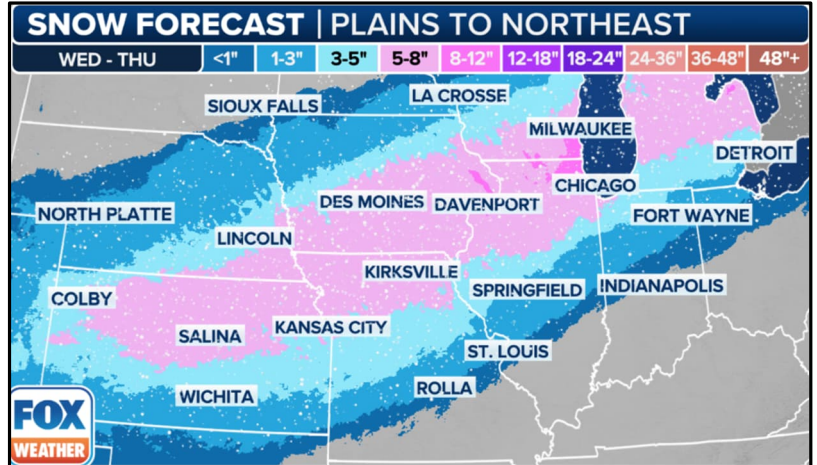

DAILY DART

WSP USA INSPECTION SERVICES DISASTER AWARENESS REPORT

February 12, 2025

Snow Northeast

- Another winter storm is unleashing its fury across the central U.S., bringing heavy snow and ice to portions of the Plains and Midwest.
- The FOX Forecast Center said that heavy snow is possible from Kansas City, Missouri, to Chicago and Detroit in the Great Lakes region on Wednesday.
- Out of all the storm systems the FOX Forecast Center has been tracking this week, this one looks to be the one that could be the snowiest in terms of totals and coverage.
- Snowfall rates of about an inch per hour are expected to produce at least 4 inches of total snow accumulation.
- From central Kansas northeastward through much of lower Michigan, including Kansas City, Chicago, Milwaukee and Detroit.
- This winter storm could be the biggest snowstorm of the season so far for several Midwest cities, including Chicago and Detroit.
- Forecasters are concerned about more than snow; ice could also become an issue in Oklahoma, Missouri and parts of Ohio.
- Winter Storm Warnings are in effect from Kansas and southern Nebraska to western Illinois and eastern Wisconsin. Winter Weather Advisories cover Chicago, St. Louis and Indianapolis.
- As the storm moves into the Northeast and New England on Thursday, it will bring with it some warmer air from the south.
- A Winter Storm Warning has been issued for northern Maine due to the threat of up to a foot of snow.

Pending Individual Assistance Declaration Request

State	Event	Date Submitted	Approved/Denied/Pending	Number of Counties/Tribes
OK	Severe Storms, Straight-line Winds, Tornadoes, and Flooding	12/20/2024	Pending	6 Counties