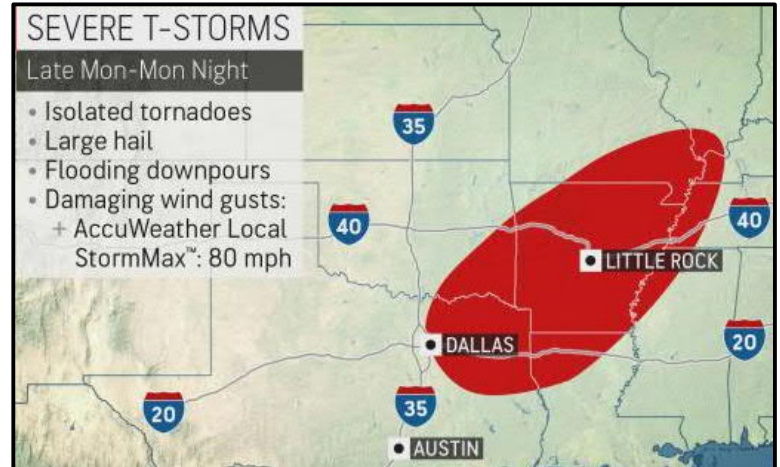

## Severe Weather Outlook

- As a powerful storm emerges from the West and takes an agonizingly slow track across the Great Plains this week, severe thunderstorms will erupt for multiple days over the central United States, AccuWeather meteorologists warn.
- Through Thursday, at least 18 states could be affected by the outbreak.
- Some locations in the southern U.S. may be hit by severe weather for the fourth consecutive week, but the setup may also pose the most significant risk of severe thunderstorms for portions of the North Central states of the year so far, perhaps eclipsing the outbreak from March 25.
- Severe weather is likely to unfold on Monday from northeastern Texas to Arkansas and southern Missouri.
- The storms on Monday afternoon and evening will likely fire just east of a boundary separating dry air over the High Plains to the west and surging warm and humid air from the Gulf of Mexico to the east.
- A few storms in this zone could bring all modes of severe weather, including large, damaging hail and isolated tornadoes.
- However, the scope and intensity of severe weather is forecast to expand Tuesday, reaching far south as the upper Texas and Louisiana coasts and as far to the north as northern Iowa, roughly a 1,000-mile stretch.