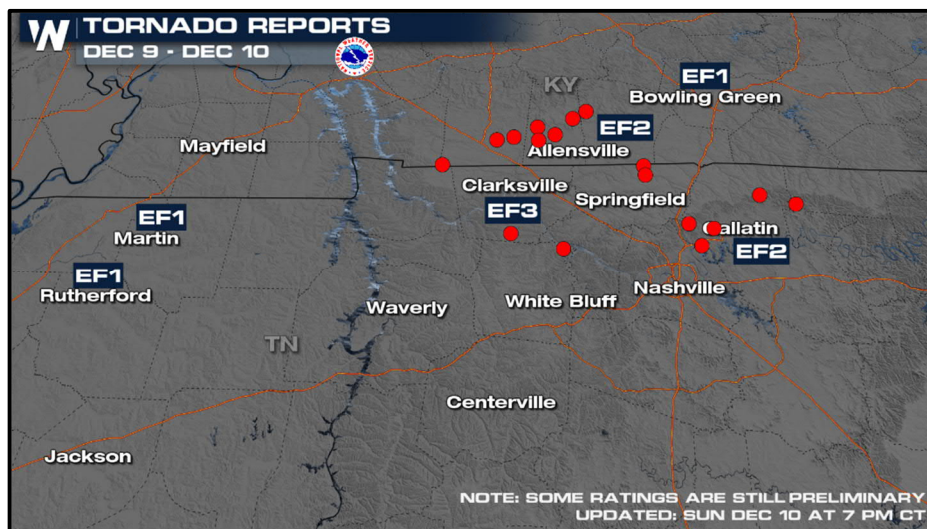

## Severe Weather & Tornado Activity

### Tennessee

- Emergency workers and storm-survey teams spread out across Middle Tennessee on Sunday after the greater Nashville region was pummeled by an estimated 13 tornadoes late Saturday, according to the National Weather Service.
- Officials said six people died Saturday night in Clarksville and Madison and 83 people were reportedly transported to area hospitals — 62 from Clarksville and 21 in the Nashville area.
- The National Weather Service confirmed storm survey findings Sunday evening, with the Clarksville tornado rating as an EF-3, with winds of 150 mph. The Madison/Hendersonville/Gallatin tornado received a preliminary rating of EF-2, with winds of 125 mph.
- Eleven Middle Tennessee counties experienced various levels of damage from the severe storms and tornadoes that battered the state on Saturday night. Affected counties include Cheatham, Davidson, Dickson, Gibson, Montgomery, Robertson, Stewart, Sumner, Trousdale, Weakley, and Wilson counties.
- Nine of those counties were likely hit by one or more of 13 tornadoes that moved through the region, according to preliminary data from Tennessee Emergency Management Agency.
- The Montgomery County Emergency Management Agency reported Sunday that Clarksville has 65 structures with minor damage, 339 with moderate damage and 271 with major damage, making them uninhabitable. There are 91 structures that are totally destroyed, based on the latest assessment from EMA. The vast majority of these structures are residential homes. Numbers are expected to rise as assessments continue.
- Tennessee Gov. Bill Lee has issued a "Level 3" state of emergency declaration for the state of Tennessee, in light of widespread tornado and severe storm damage on Saturday. A Level 3 declaration is considered a "serious emergency or minor disaster," according to the Tennessee Emergency Management Agency.