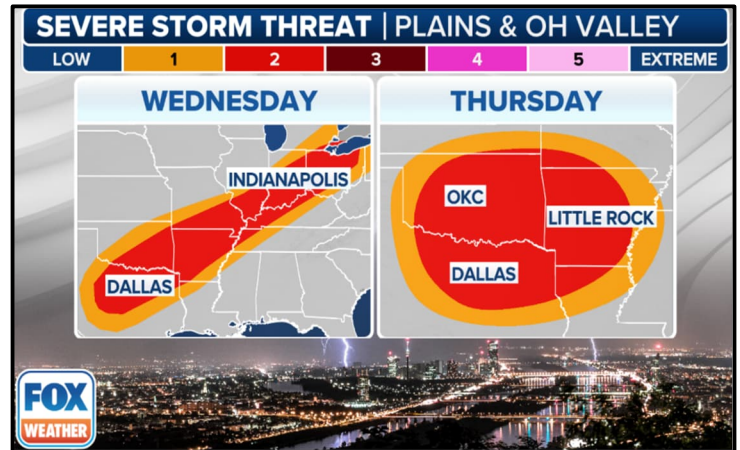

## Severe Weather Outlook

- Millions of people from the Plains to the Midwest will be on alert for powerful thunderstorms capable of producing damaging wind gusts, large hail and possible tornadoes on Monday, one day after the second derecho in a week blasted through Kansas and Missouri with 100-mph wind gusts and baseball-sized hail.
- The highest threat of severe weather will be found across portions of the Plains on Monday, but the potential for powerful storms will also have people in cities like Chicago, Milwaukee and Des Moines in Iowa on alert.
- The FOX Forecast Center says that similar to Sunday, a trough is expected to move around a dip in the jet stream and will allow for strong to severe thunderstorms to develop on Monday.
- Some tornadoes will be possible within the thunderstorms that develop on Monday, but forecasters say they're more concerned about the risk of damaging wind gusts and large hail.
- The multiday severe weather threat will continue into Tuesday and includes a much larger area of the U.S. than with previous days.
- Tens of millions of people from Texas to the Great Lakes will be at risk of seeing strong to severe thunderstorms on Tuesday, but the SPC is zoning in on parts of the Midwest where the threat is much higher.