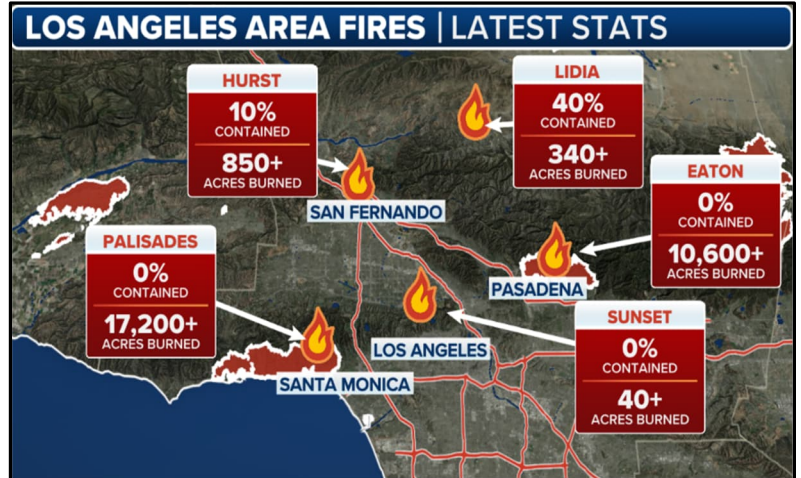

DAILY DART

WSP USA INSPECTION SERVICES DISASTER AWARENESS REPORT

January 9, 2025

Wildfire Activity

California

- Southern California is facing multiple uncontrolled fires, exacerbated by strong winds and dry conditions.
- Red Flag Warnings are in effect throughout Southern California.
- Across Los Angeles County, approximately 80k residents are under mandatory evacuation orders.
- Seven shelters open with 1,007 occupants.
- Combined, the fires are threatening about 57k homes and 5,000 other structures.
- The Los Angeles County Fire Department reports that the Palisades Fire has destroyed more than 1,000 structures, while the Eaton Fire has damaged or destroyed an additional 1,000.
- On January 8, President Joseph R. Biden, Jr. declared that a major disaster exists in the State of California and ordered Federal aid to supplement State, tribal, and local recovery efforts in the areas affected by wildfires and straight-line winds beginning on January 7, 2025, and continuing.
- The President's action makes Federal funding available to affected individuals in Los Angeles County.
- Damage assessments are continuing in other areas, and more counties and additional forms of assistance may be designated after the assessments are fully completed.

Pending Individual Assistance Declaration Request

State	Event	Date Submitted	Approved/Denied/Pending	Number of Counties/Tribes
MI*	Severe Storms and Tornadoes (APPEAL) May 7	9/11/2024	Pending	4 Counties
SC	Severe Storms and Flooding	12/13/2024	Pending	2 Counties
OK	Severe Storms, Straight-line Winds, Tornadoes, and Flooding	12/20/2024	Pending	6 Counties