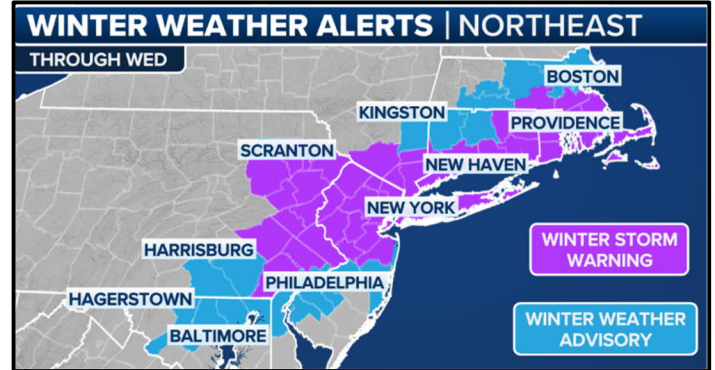

## Winter Weather Activity Northeast

- A nor'easter is pushing off the mid-Atlantic coast Tuesday morning and bringing snow to millions of people in the Northeast and southern New England, with forecasters warning that snowfall rates in the New York City tri-state area could approach 1-2 inches per hour throughout the morning commute.
- The nor'easter is part of the same system that impacted the Southeast on Monday, bringing severe weather to millions before it continued northeast, where it will move off the East Coast and start to strengthen.
- The FOX Forecast Center said the nor'easter started as rain in many areas, but winter weather has started to take over as colder air works its way into the winter storm.
- As much as 10.5 inches of snow has already piled up in Jim Thorpe in the Poconos of northeastern Pennsylvania. Farther to the northeast, Dingmans Ferry, Pennsylvania, is not far behind with 10 inches of snow so far.
- Winter weather alerts stretch from West Virginia to Massachusetts, with more than 32 million people under a Winter Storm Warning, including New York City and Providence in Rhode Island.
- The Winter Storm Warnings are also in effect for cities such as Scranton and Allentown in Pennsylvania, Newark and Trenton in New Jersey and Bridgeport, New Haven and New London in Connecticut.