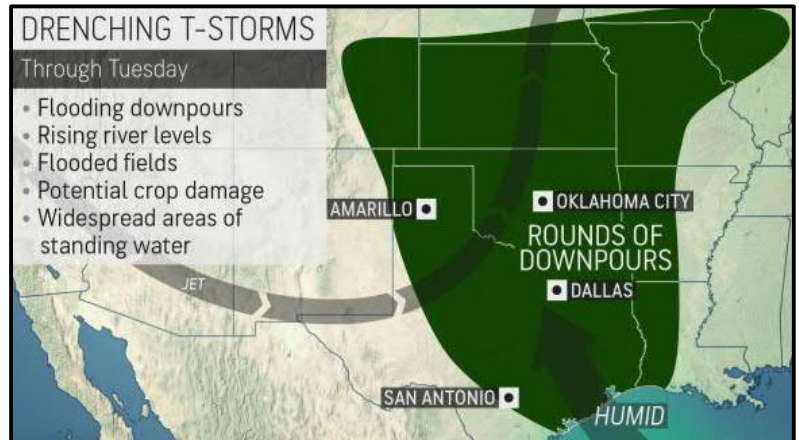

DAILY DART

WSP USA INSPECTION SERVICES DISASTER AWARENESS REPORT

May 17, 2021

Severe Weather Outlook

- Heavy rainfall is forecast to persist across the central and southern Plains this week, and AccuWeather meteorologists say that the wet pattern is likely to bring severe weather and substantial flooding putting 40 million people at risk.
- Severe weather and heavy rain broke out across the southern Plains over the past few days, dousing much of the region with drenching downpours.
- As of Sunday night, rainfall totals soared above 6 inches in several cities in Kansas. Codell, Kansas, had recorded 8.16 inches of rain total.
- A tornado was reported in Bell County, Texas, on Sunday afternoon. According to the The National Weather Service's (NWS) Storm Prediction Center, multiple homes had sustained minor damage from the tornado, and some outbuildings and chicken coops were also damaged or destroyed.
- A second tornado was reported to be on the ground for four minutes in Crowley County, Colorado.
- Wind speeds surpassed 60 mph in Kansas, Oklahoma, Utah and Texas, and strong winds resulted in damage to homes in northern Dallas, Texas.
- Going forward, heavy rainfall is forecast for locations from eastern Colorado, Kansas and Missouri, on southward to the Gulf Coast for the next several days, hitting many of the same areas that had a wet end to last week.
- The most widespread risk across the region is flooding.
- As the week progresses, the area of heaviest rain will shift southeastward, hitting some of the same areas as earlier in the week, but also expanding to include more of southern Texas.