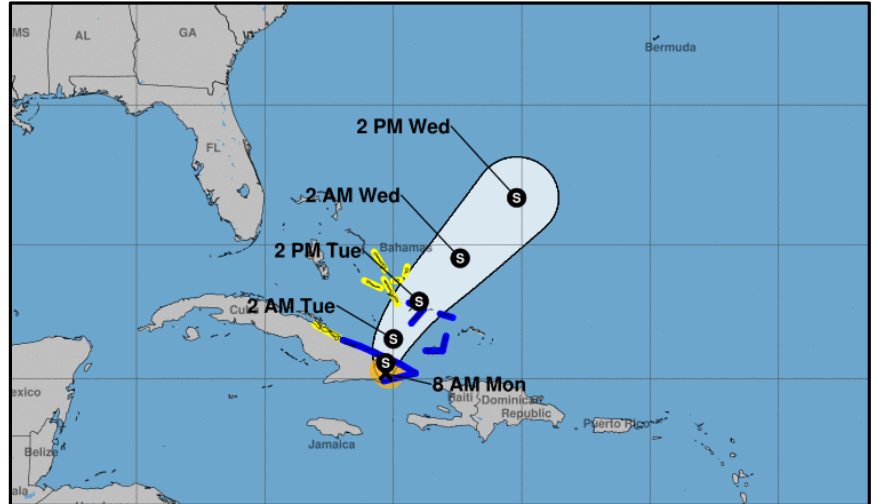

## Tropical Activity

### Tropical Storm – Oscar

- Oscar made landfall in Cuba Sunday evening as a Category 1 hurricane amid a power blackout and while it has since weakened into a tropical storm.
- The storm is still forecast to produce heavy rainfall and "life-threatening flash flooding,"
- The storm is expected to turn toward the northwest and north later Monday.
- Forecasters said Monday the center of Oscar is expected to continue moving across eastern Cuba through Monday afternoon.
- Through Wednesday morning, rainfall amounts of 7 to 14 inches, with isolated amounts of 20 inches, are expected across eastern Cuba.
- Across the southeastern Bahamas, 3 to 5 inches of rain are expected, with isolated amounts around 8 inches.