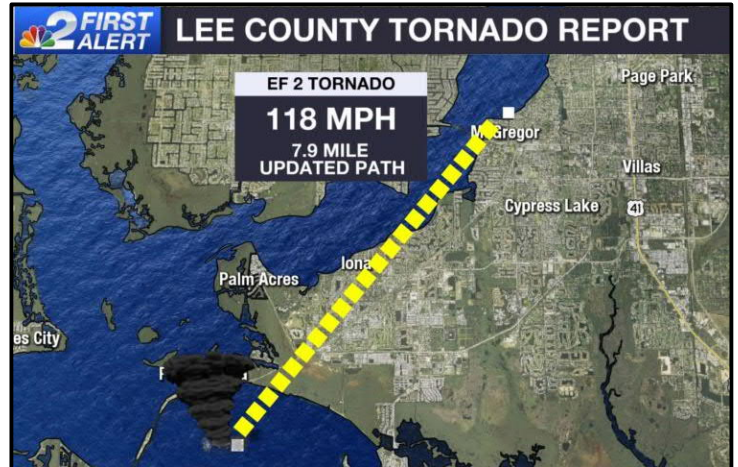

DAILY DART

WSP USA INSPECTION SERVICES DISASTER AWARENESS REPORT

January 20, 2022

Tornado Activity

Florida

- FEMA was in Iona on Wednesday, surveying the damage from Sunday's tornado. They marked buildings to let people know to stay out because they are unsafe.
- Since the severe storms hit on Sunday, the National Weather Service has been using photos, videos, and in person observations to not only gauge the strength, but also the path of these tornadoes.
- As of Wednesday, there were five tornadoes: an EF-2 in Lee County, two EF-1s in Charlotte County, and two EF-0s in Collier County.
- There was originally a sixth in Collier County, but that has now been found to be part of the Lely Resort tornado.
- While there are five tornadoes in the official count, the National Weather Service says they are still investigating data, including storm path and damage reports in parts of Cape Coral.

Disaster Update

DR-4633 Arkansas

- Hundreds hit by December's tornado outbreak are still recovering, more than a month later.
- This week, three FEMA disaster centers are opening in Arkansas, providing a one stop shop for the many who still need help.
- Trumann Mayor Barbara Lewallen tells FOX13 The December 10th tornado affected 243 properties in Poinsett County. Among them, 85 homes sustained major damage, and 73 homes were destroyed.
- The FEMA Disaster Center in Trumann is located at the Parkview Baptist Church annex building. It's open Monday-Saturday, from 8 a.m. – 6 p.m.
- Another center opened in Monette Wednesday, and a third will open in Newport Thursday.