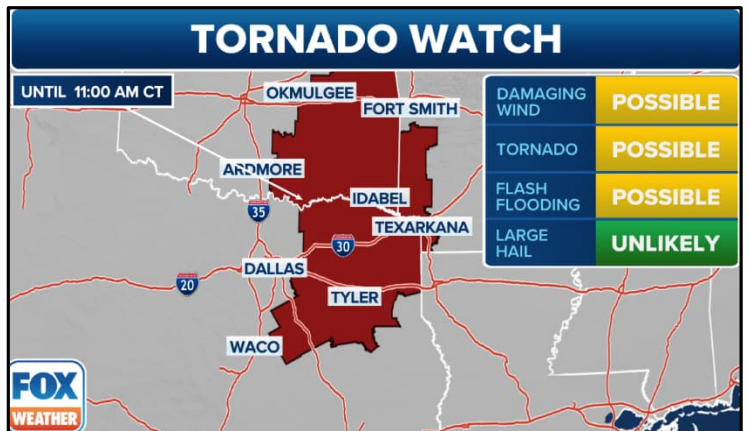

DAILY DART

WSP USA INSPECTION SERVICES DISASTER AWARENESS REPORT

March 4, 2025

Wildfires South Carolina

- Firefighters will continue efforts Tuesday to contain wildfires that cover more than 2,000 acres in the Carolina Forest area.
- Updated mapping shows that the fires cover 2,059 acres, according to Russell Hubright with the South Carolina Forestry Commission.
- The cause of the fires has not been determined.
- Three Carolina Forest neighborhoods seem to be the target of wildfires that continue to burn in the Myrtle Beach area.
- The east side of Carolina Forest Boulevard, which includes the neighborhoods of Avalon, Waterbridge and Walkers Woods, is where much of the fire is currently concentrated.
- The wildfire is estimated to be 30% contained, according to The South Carolina Forestry Commission.
- Officials are hopeful that changing weather conditions, including decreasing winds and possible rain on Wednesday, will help with the fires.
- As of this time, no structures have succumbed to the wildfire, and no injuries are reported.

Severe Weather Outlook South

- A Tornado Watch was issued for the Dallas-Fort Worth Metroplex on Tuesday morning as a line of powerful thunderstorms raced across Texas and Oklahoma.
- Forecasters warning that thunderstorms could produce damaging wind gusts, large hail and tornadoes.
- A Tornado Watch was issued for more than 10 million people in portions of Texas, Oklahoma and Arkansas on Tuesday morning, which will remain in effect until at least 11 a.m. CT.
- Damaging winds of up to 75 mph are likely, as well as isolated hail up to the size of ping-pong balls.
- Power outages have been skyrocketing across the region, with FindEnergy.com reporting more than 400,000 outages in Texas and nearly 25,000 in Oklahoma.