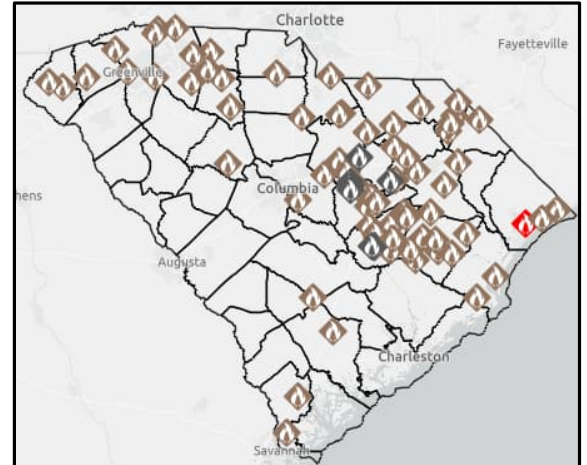

DAILY DART

WSP USA INSPECTION SERVICES DISASTER AWARENESS REPORT

March 4, 2025

Wildfires South Carolina

- Firefighters will continue efforts Tuesday to contain wildfires that cover more than 2,000 acres in the Carolina Forest area.
- Updated mapping shows that the fires cover 2,059 acres, according to Russell Hubright with the South Carolina Forestry Commission.
- The cause of the fires has not been determined.
- Three Carolina Forest neighborhoods seem to be the target of wildfires that continue to burn in the Myrtle Beach area.
- The east side of Carolina Forest Boulevard, which includes the neighborhoods of Avalon, Waterbridge and Walkers Woods, is where much of the fire is currently concentrated.
- The wildfire is estimated to be 30% contained, according to The South Carolina Forestry Commission.
- Officials are hopeful that changing weather conditions, including decreasing winds and possible rain on Wednesday, will help with the fires.
- As of this time, no structures have succumbed to the wildfire, and no injuries are reported.

Severe Weather Outlook South

- A Tornado Watch was issued for the Dallas-Fort Worth Metroplex on Tuesday morning as a line of powerful thunderstorms raced across Texas and Oklahoma.
- Forecasters warning that thunderstorms could produce damaging wind gusts, large hail and tornadoes.
- A Tornado Watch was issued for more than 10 million people in portions of Texas, Oklahoma and Arkansas on Tuesday morning, which will remain in effect until at least 11 a.m. CT.
- Damaging winds of up to 75 mph are likely, as well as isolated hail up to the size of ping-pong balls.
- Power outages have been skyrocketing across the region, with FindEnergy.com reporting more than 400,000 outages in Texas and nearly 25,000 in Oklahoma.