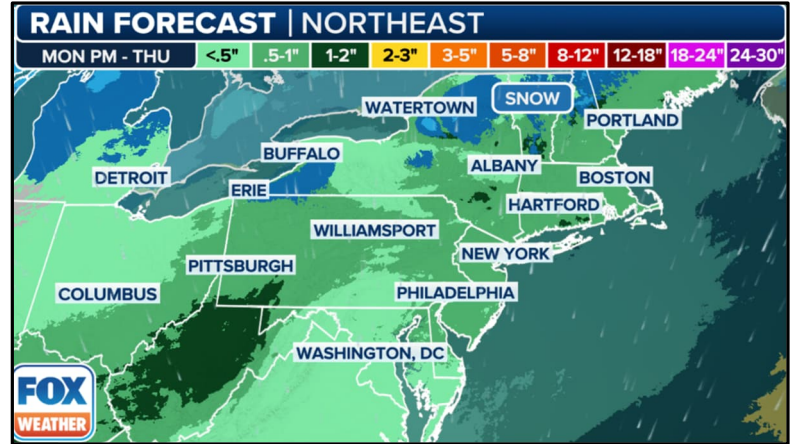

### Northeast

- The FOX Forecast Center said the Upper Midwest could be the only region that escapes major impacts from the storms this week.
- Other cities in the eastern half of the country should brace for periods of heavy rain and perhaps some winter weather, which could put the brakes on holiday travel.
- A cold front stretching from the Great Lakes to the southern Plains developing on Monday and moving off to the east before losing strength as it reaches the Northeast.
- Winter weather alerts are posted from Pennsylvania to the Northeast as rain, snow and perhaps some freezing rain move through on Monday.
- A stronger area of low pressure is expected to develop over the Tennessee Valley and bring a few inches of rain to parts of the lower Mississippi, Tennessee and Ohio valleys through midweek.
- It will then move off into the mid-Atlantic, spreading significant rain along its path.
- Wednesday even looks to be when the most significant impacts move into that region as the system slides offshore and intensifies.