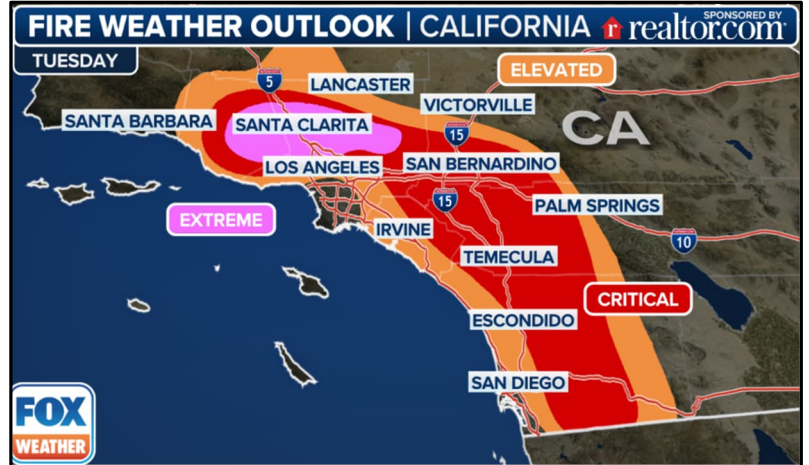

DAILY DART

WSP USA INSPECTION SERVICES DISASTER AWARENESS REPORT

December 10, 2024

Fire California

- Firefighters in California are continuing a relentless assault against a wildfire known as the Franklin Fire.
- The fire exploded in size outside Los Angeles late Monday night, sending residents scrambling for safety as flames devoured the landscape and structures.
- The city of Malibu issued mandatory evacuations Monday night and Tuesday morning as officials warned residents of the approaching flames.
- Officials said the fire has moved across the Pacific Coast Highway into the Malibu Pier area.
- Fire officials said the fire was continuing to grow, and in a matter of hours it scorched more than 1,800 acres and was 0% contained.
- Members of the Los Angeles County Sheriff's Department, which was assisting with the Franklin Fire, said deputies were going door-to-door in Malibu and were using loudspeakers to alert residents of the evacuation orders in the area.

Joint Preliminary Damage Assessments

State	Event	Number of Counties for IA		Start-End
		Requested	Completed	
WA	Severe Storm Nov 17-25	3	0	12/9 - TBD

Pending Individual Assistance Declaration Request

State	Event	Date Submitted	Approved/Denied/ Pending	Number of Counties/Tribes
MI*	Severe Storms and Tornadoes (APPEAL) May 7	9/11/2024	Pending	4 Counties
WV*	Remnants of Hurricane Helene	10/25/2024	Pending	2 Counties